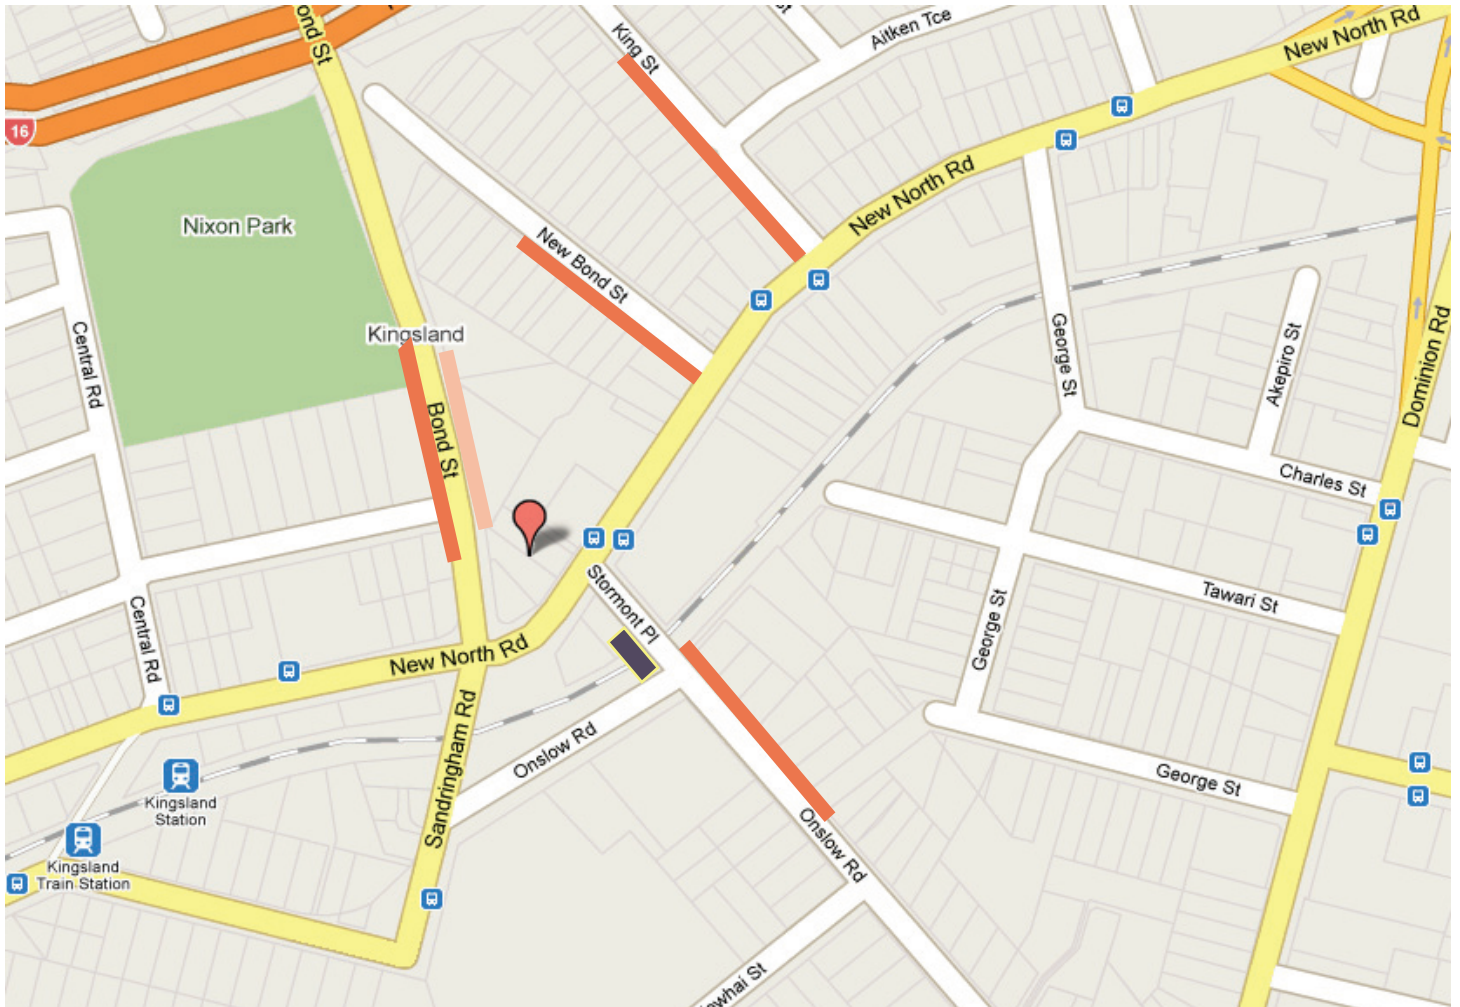

Parking around the Shine Office

- 409 New North Road, Kingsland

- Free parking
- until 4pm ONLY
- Rail-way bridge

Parking is available on Bond Street, New Bond Street, King Street and Onslow Street all situated 5 mins walk from the office. If parking on Onslow Street use the rail-way bridge to cut across to NN Rd.

Beware! There is a 4-6pm clear-way when parking at the right hand side of Bond street.